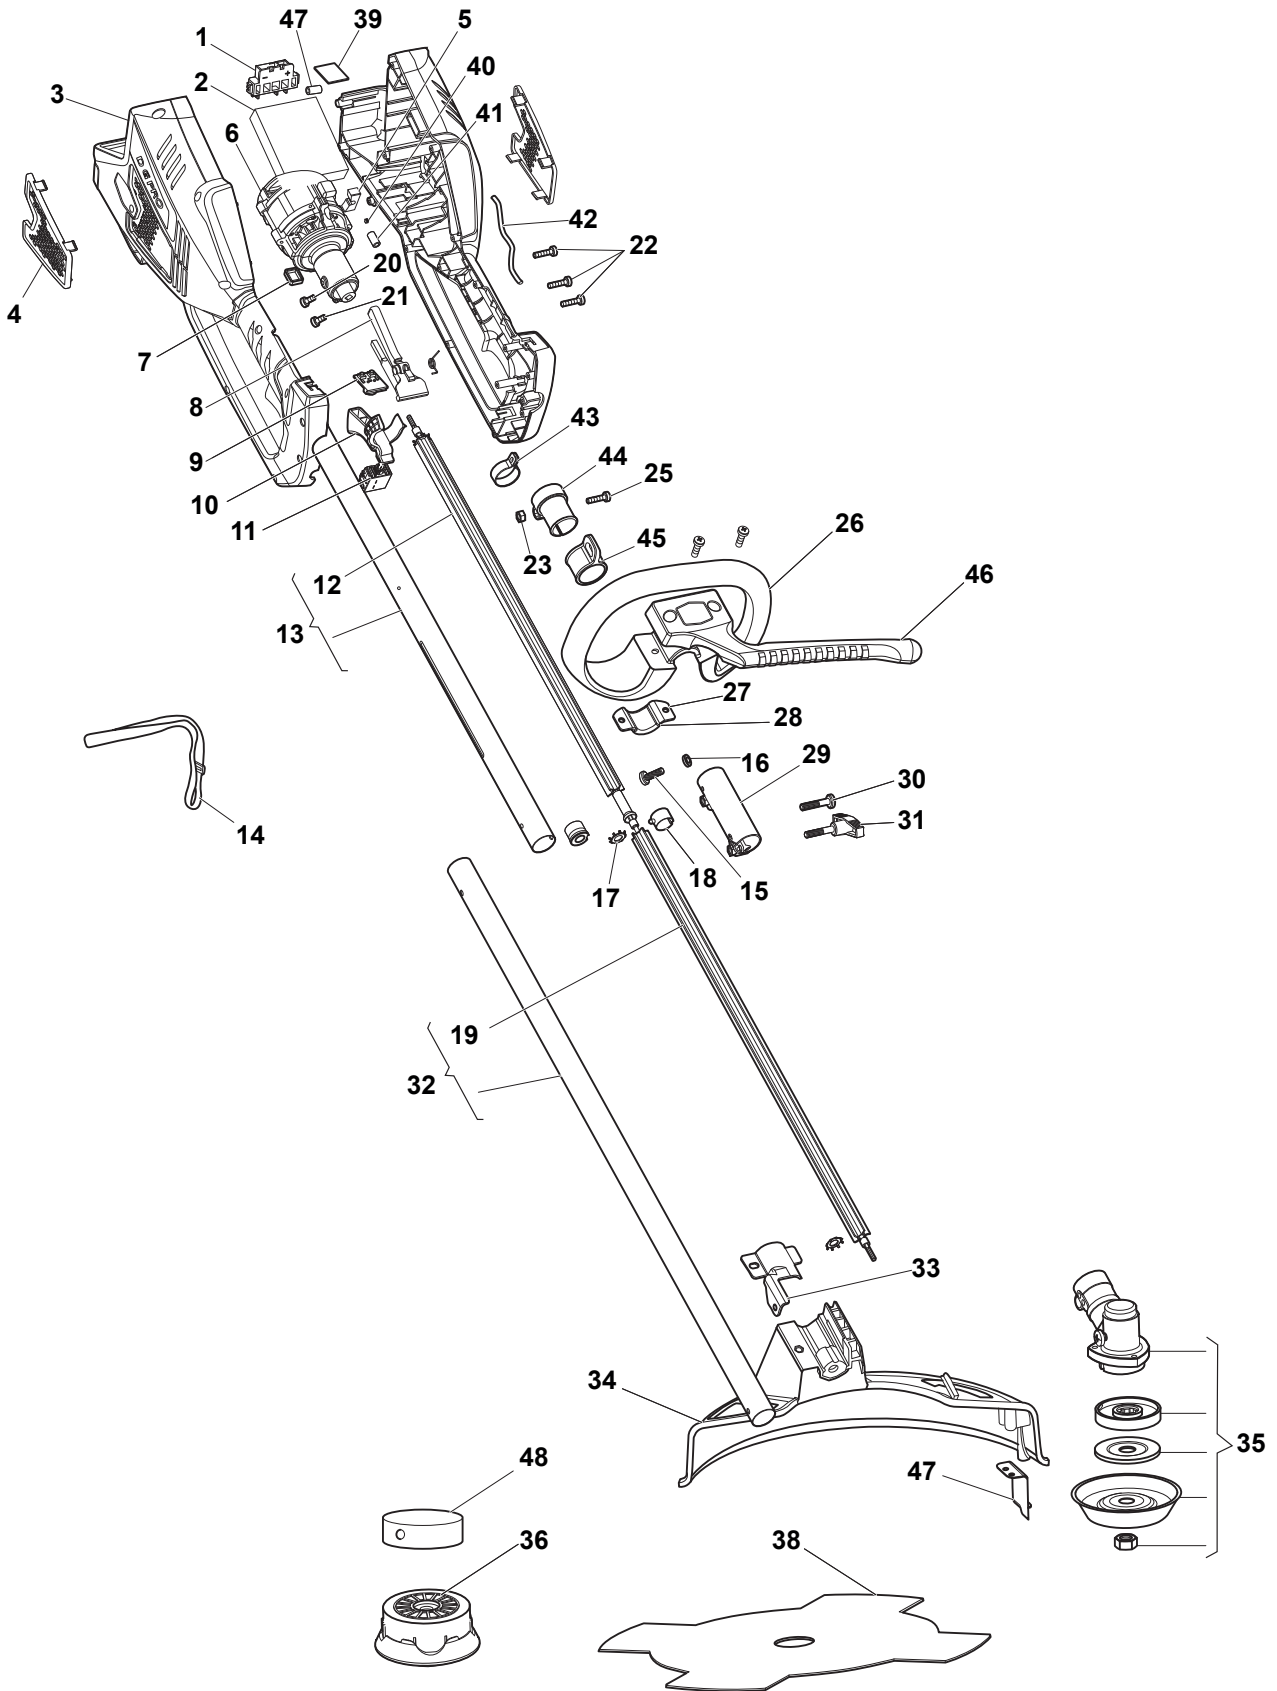

Utgåva Issue 17 - 2016		Röjsagar Batteri	Brushcutter Battery		
Pos. Fig.	Antal Q.ty	Art nr Part No	Benämning	Description	Anmärkning Notes
1	1	118803304/0	Insert block	Insert block	
2	1	118804126/0	PCB components	48V PCB	
3	1	118803386/0	Hus	Housing	
4	1	118803389/0	Hus	Cover	
5	1	118804125/0	Bricka	Rubber Washer	
6	1	118803366/0	Motor	Engine	
7	2	118804124/0	Bricka	Rubber Washer	
8	1	118803410/0	Knapp	Button	
9	1	118803293/0	Fjäder	Spring	
10	1	118803407/0	Spak	Trigger	
11	1	118803473/0	Brytare	Switch	
12	1	118803236/0	Böjlig axel	Flexible shaft	
13	1	118804118/0	Rör	Tube	
14	1	118803347/0	Vajer	Harness	
15	1	112727790/0	Skruv	Screw	
16	1	6981300	Bricka	Washer	
17	2	118803284/0	Ring	Ring	
18	1	118803283/0	Bricka	Washer	
19	1	118803382/0	Böjlig axel	Flexible shaft	
20	1	112726388/0	Skruv	Screw	
21	1	112727790/0	Skruv	Screw	
22	16	112728099/1	Skruv	Screw	
23	1	112291000/0	Mutter	Nut	
25	1	112735404/0	Skruv	Screw	
26	1	118803418/1	Rämre Handtag	Front Handle	
27	1	118803270/0	Fäste	Clamp	
28	1	118803326/0	Bricka	Washer	
29	1	118803274/0	Fäste	Clamp	
30	2	9988-3545-12	Skruv	Screw	
31	1	118803425/0	Knopp	Knob	
32	1	118804119/0	Rör	Tube	
33	1	118803282/0	Plåt	Plate	
34	1	118803449/0	Lucka	Stone Guard	
35	1	118803239/1	Växellåda	Gear Case Assy	
36	1	118803238/0	Hedges Nylon Head	Hedges Nylon Head	
38	1	118804120/0	Kniv	Blade	
39	2	118804115/0	Packning	Sponge Gasket	
40	2	118804116/0	Gaffel	Fork	
41	6	118804114/0	Värmekrympbara röret	Heat shrinkable tube	
42	25	118804117/0	Conductor casing	Conductor casing	
43	1	118804121/0	Kabelhallare	Embrace hoop	
44	1	118804130/0	Fäste	Support	
45	1	118804129/0	Fäste	Support	
46	1	118804128/0	Rämre Handtag	Front Handle Barrier	
47	1	118804122/0	Tradavklippare	Line Cutter Blade	
48	1	118804123/0	Spolkåpa	Spool Cover